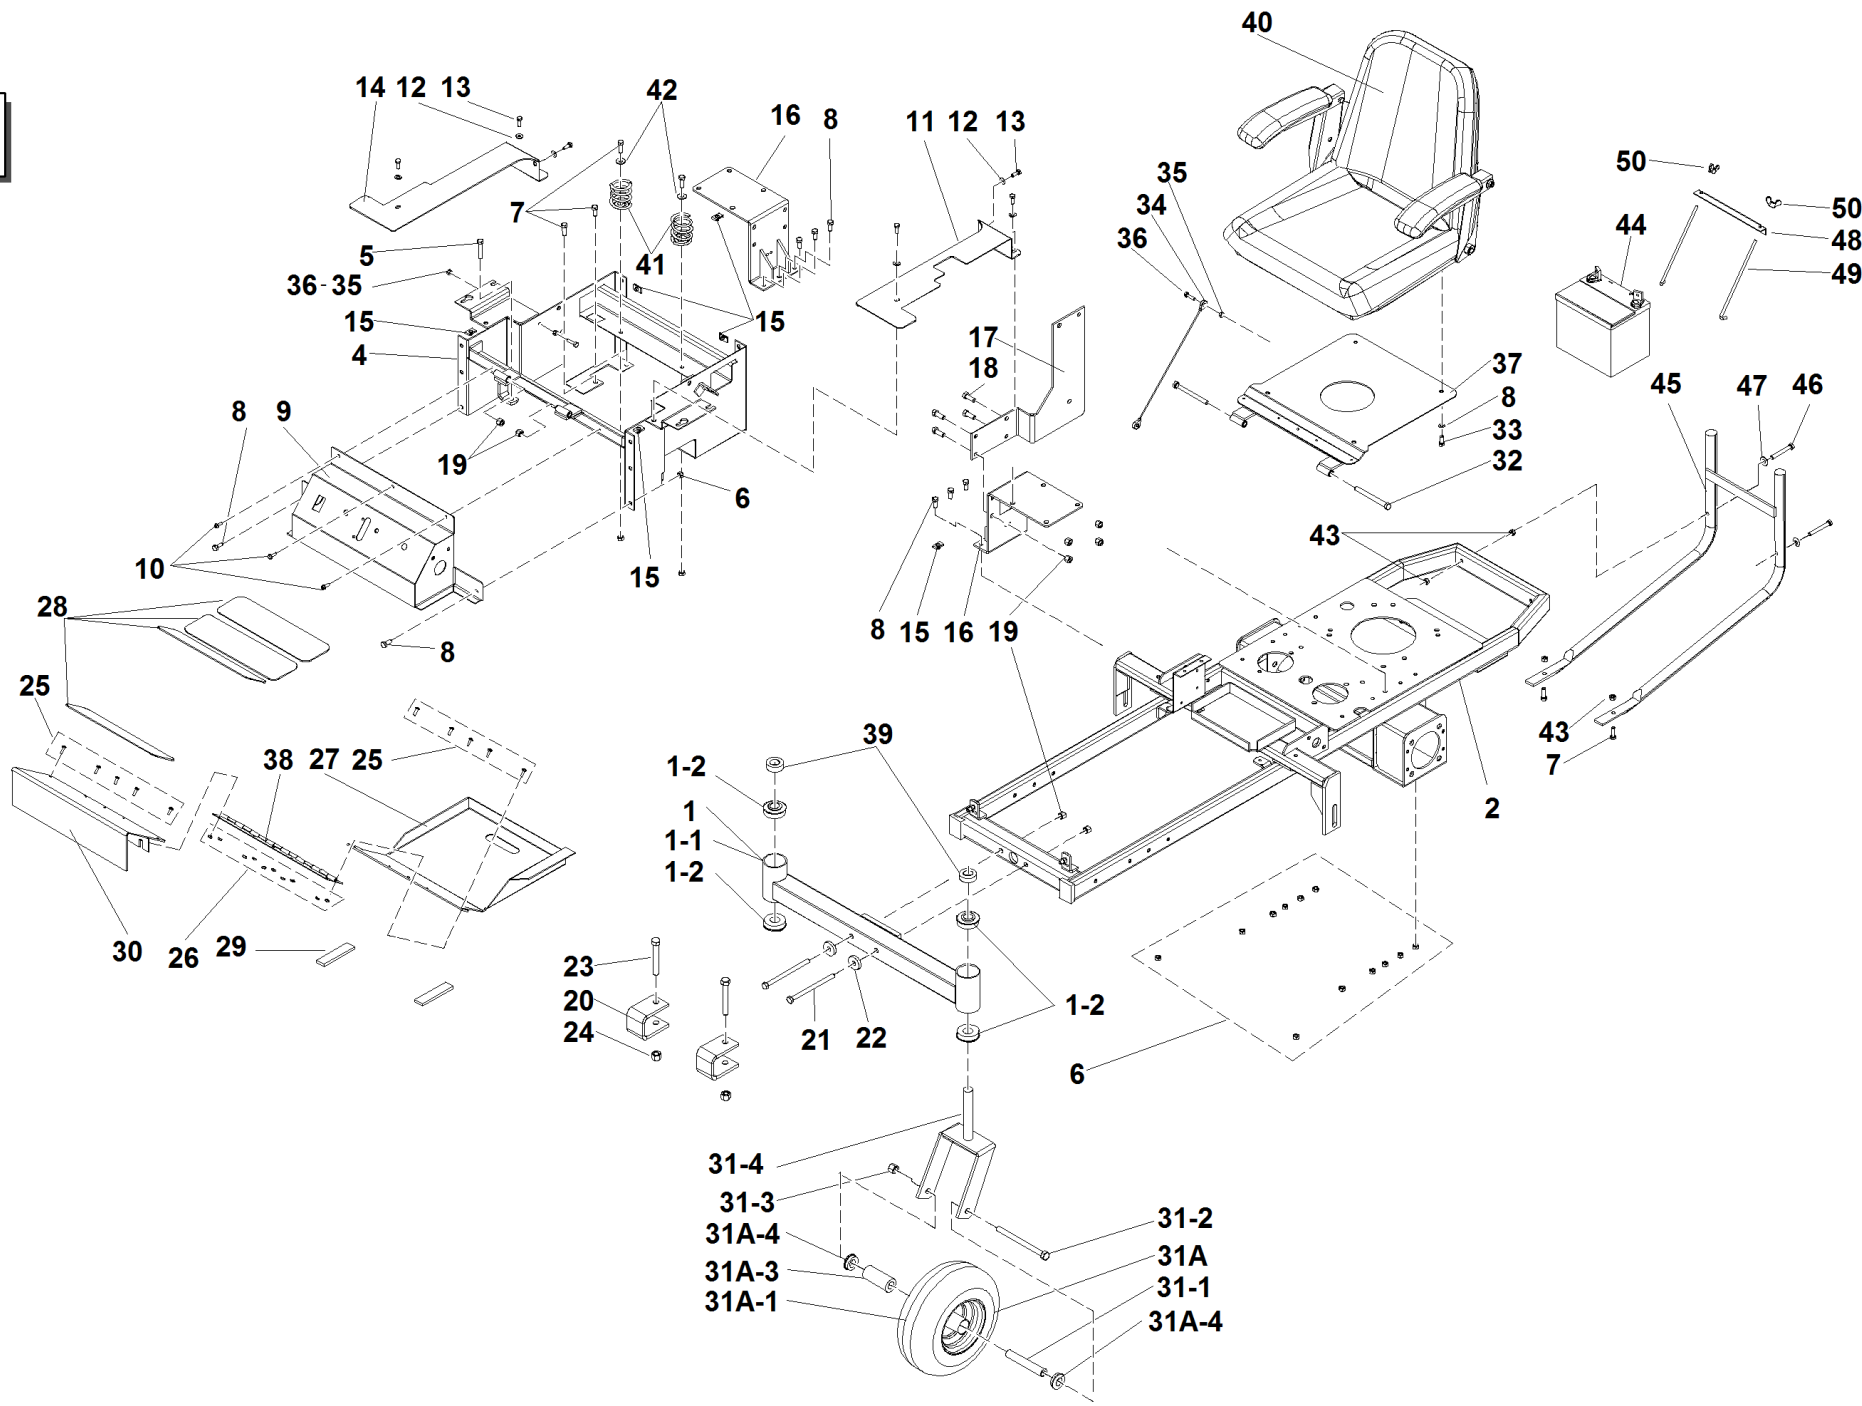

SRZ 170

#	P/N	DESCRIPTION	SRZ 170	REF. 3-00555992003
1	93900642030	ASSALE FRONTALE CON CUSCINETTI		
2	93900642032	TELAIO		
3	93900422043	LEVA DI SOLLEVAMENTO PIATTO		
4	93900642033	SUPPORTO SEDILE- VERN.		
5	93900100276	VITE 5/16-18 X 1-3/4 HHCS		
6	93900109001	DADO 5/16-18		
7	93900100273	VITE 5/16-18 X 1 HHCS		
8	93900100271	VITE 5/16-18 X 3/4 HHCS		
9	93900642035	SCHEDA COMANDI		
10	93900102000	VITE #12-24 X 5/8 THD		
1-1	93900642031	ASSE ANTERIORE		
11	93900643017	TELAIO SEDILE SX		
12	93900105256	ROSETTA 1/4		
1-2	93900231091	93900231091		
13	93900100252	VITE 1/4-20 X 3/4 HHCS		
14	93900643040	RIVESTIM.TELAIO SEDILE DX		
15	93900109015	CLIP FILETTATA 1/4-20		
16	93900642040	SUPPORTO SERBATOIO POSTERIORE		
17	93900642039	SUPPORTO SERBATOIO OLIO		
18	93900100292	VITE 3/8-16 X 1 HHCS		
19	93900104257	"DADO AUTOBLOCCANTE NYLON 3/8""-16"		
20	93900523481	SUPPORTO ASSALE- VERNICIATO		
21	93900100307	VITE 3/8-16 X 5-1/2 HHCS		
22	93900373089	RONDELLA DI SOSTEGNO		
23	93900100334	VITE 1/2-13 X 3-1/2 HHCS		
24	93900104259	DADO 1/2-13 NYLOC		
25	93900101039	VITE #10-24 X 5/8 MACH		
26	93900104252	DADO NYLOC #10-24		
27	93900643019	PIASTRA PEDANA		
28	93900423302	PEDANA		
29	93900363201	TAMPONE ANTIVIBRANTE SERBATOIO		
30	93900642034	PIASTRA PEDANA		
31A3	93100423200	CUSCINETTO (RUOTA ANTERIORE)		
31A4	93100423201	GABBIA PER CUSCINETTO		
31A	93400423103	RUOTA ANTERIORE COMPL.		
31A1	93900423257	PNEUMATICO 11X4.00-5		
32	93900100303	VITE 3/8-16 X 4 HHCS		
33	93900105005	ROSETTA 5/16		
34	93900523044	CAVO SEDILE		
35	93900109000	DADO 1/4-20		
36	93900100004	VITE 1/4-20 X 1 HHTB		
37	93900642042	PIASTRA SEDILE		
38	93900523105	CERNIERA SEDILE		
39	93900423071	COLLARE MORSETTO 7/8		
40	93100643034	SEDILE COMPLETO NERO SRZ-150/170		
41	93900523278	MOLLA SEDILE		
42	93900105258	"RONDELLA PIANA 5/16""		
43	93900104256	"DADO AUTOBLOCCANTE NYLON 5/16""-18"		
44	00777800024	BATTERIA 30A		
45	93900642036	SUPPORTO PATTINO POSTERIORE		
46	93900100279	VITE 5/16-18 X 2-1/2 HHCS		
47	93900105257	ROSETTA 5/16		
48	93900423011	ANGOLO DI FISSAGGIO- VERN.		
49	93900423172	ASTA BATTERIA - ZINC.		
50	93900109012	DADO 1/4		
31-1	93900363307	TUBO ASSE		
31-2	93900100339	VITE 1/2-13 X 6 HHCS		
31-3	93900104259	DADO 1/2-13 NYLOC		
31-4	93900642021	FORCELLA RUOTA